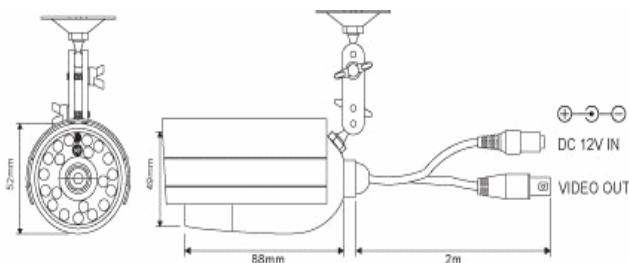

## Installation Tips

1. Avoid places where there is direct sunlight.
2. Do not directly touch the CCD element. If necessary, use a soft cloth moistened with alcohol to wipe off the dust.
3. Avoid places where temperatures exceed 50° C or more
4. Avoid places where there is frequent vibrations or shocks
5. Please input power regulator DC 12V.
6. When any abnormalities occur, make sure to unplug the unit and contact your local dealer
7. Anti-corrosion, application for deep-sea survey (IP67)

## Specifications

|                      |                                     |
|----------------------|-------------------------------------|
| Pick up device       | 1/4" CCD Color                      |
| Picture elements H*V | NTSC: 512 Hx492 V- PAL: 512 Hx582 V |
| Horiz resolution     | More than 380 Lines                 |
| Min. Illumination    | 0 Lux with IR LED 20Pcs             |
| Vert. Frequency      | NTSC: 60 HZ - PAL: 50 HZ            |
| Scanning             | 2:1 INTER LACE                      |
| Synchronization      | Internal                            |
| S/N Ratio            | More than 48 dB                     |
| Shutter              | Up 1/100,000 sec                    |
| White Balance        | Auto White Balance                  |
| IR RAY               | 880~940 nM Infrerad Wave Length     |
| Lens                 | 3.6mm/ F2.0                         |
| Video O/P            | 1Vp-p, 75 Ohms                      |
| Auto GAIN Control    | AUTO                                |
| Gamma                | 0.45                                |
| Power requirement    | 12V DC 160ma                        |
| Dimensions           | 52 x 89mm                           |
| Weight               | 390g                                |
| Case                 | Black or Silver Aluminum            |
| Storage Temp.        | -30°C~60°C                          |
| Operating Temp.      | -10°C~50°C                          |